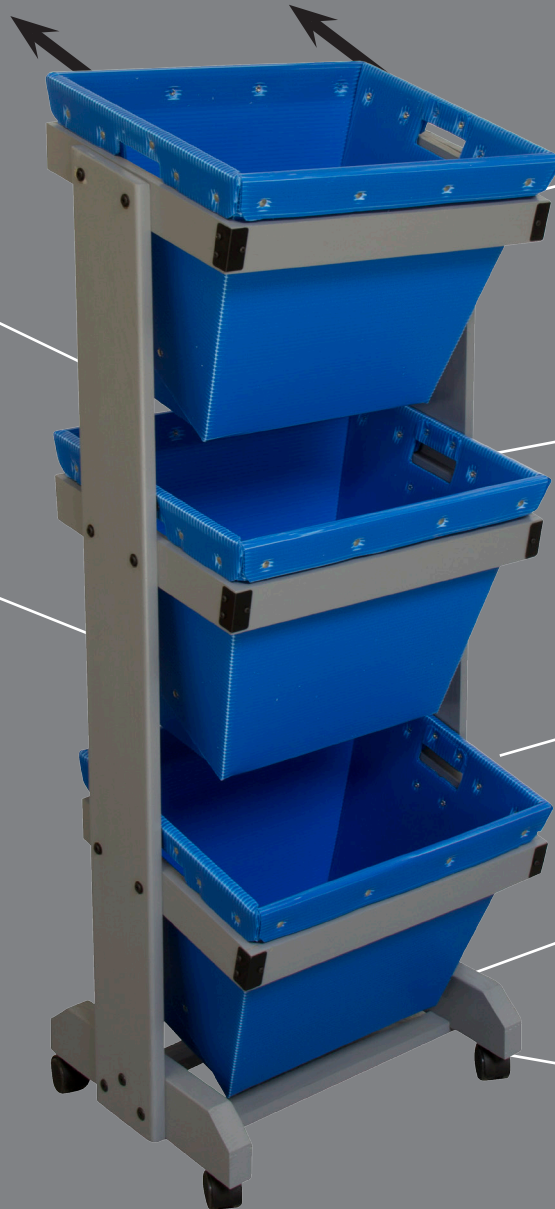

# ERGO-BINSTER™ III

ADVANCED DESIGN & PERFORMANCE

DON'T SETTLE FOR LESS

**Mobile Labor Saving  
Organization Station**

Easy to Fill and Empty

Total Weight Capacity  
270 lbs

Includes 3 - 13 Gallon  
Nestable Ergobins™

16" H x 20" W x 14.5" D

(973) 872-0346 • Fax (973) 706-6111  
Copyright© 2016 . All rights reserved.

Sturdy Steel  
Reinforced Wood  
Structure

Lightweight Durable  
Ergobin™ with Handles

Super Easy Access  
Bins Slide in and Out

Small Footprint for  
Minimal Space Usage

Locking Casters

54" H x 21.5" W x 21" D

Model #: ERGO3-SL-B

**Recyclingbin.com™**

The Ultimate Recycling Equipment

For more info email [cs@recyclingbin.com](mailto:cs@recyclingbin.com)